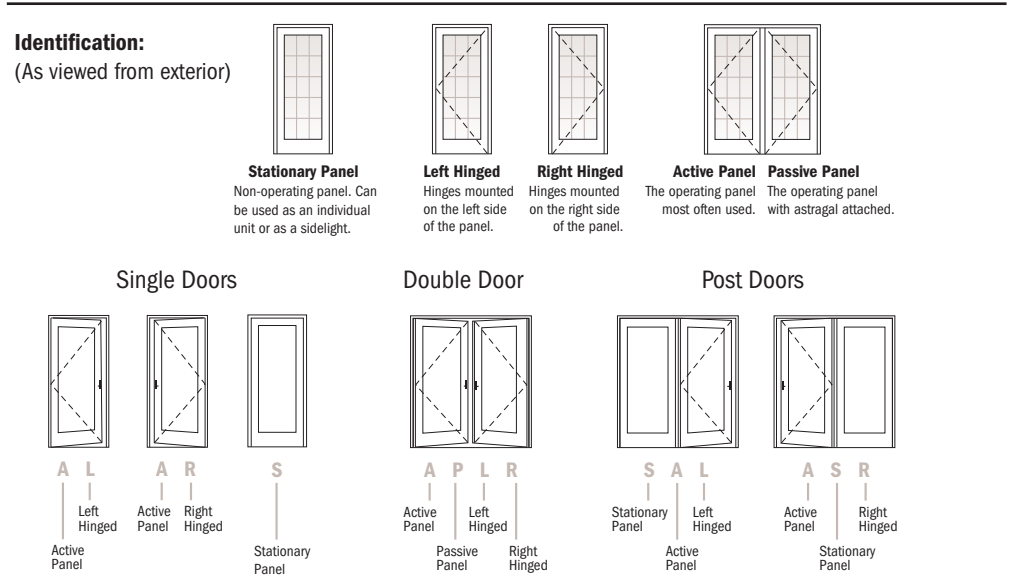

E-Series/Eagle® Door Handing Reference Chart

Hinged Patio Doors - Inswing (Formerly known as Inswing French Doors)		
	Old As Viewed from Interior	New As Viewed from Exterior
Single Door	S	S
	L	AL
	R	AR
Double Door	AI	PALR
	IA	APLR
	II	SS
Post Door - Hinge off Jamb	RJ/S	SAR
	S/LJ	ASL
Post Door - Hinge off Astragal	LP/S	SAL
	S/RP	ASR

Hinged Patio Doors - Outswing (Formerly known as Outswing French Doors)		
	Old As Viewed from Exterior	New As Viewed from Exterior
Single Door	S	S
	L	AR
	R	AL
Double Door	AI	APLR
	IA	PALR
	II	SS

Gliding Patio Doors and French Gliding Patio Doors (Formerly known as Sliding Patio and Sliding French Doors)		
	Old As Viewed from Exterior	New As Viewed from Exterior
Stationary	S	S
2-Panel Door	OX	SR
	XO	LS
4-Panel Door	OXXO	---