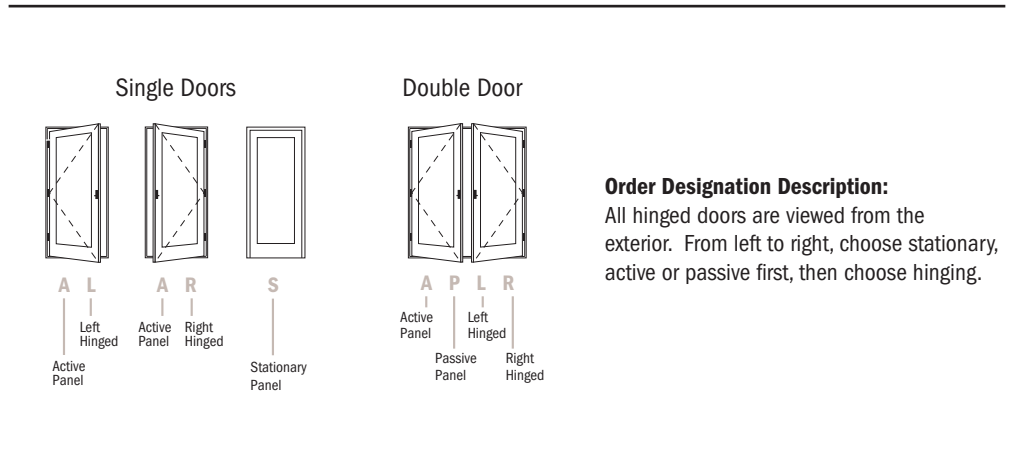

E-Series/Eagle® Door Handing Reference Chart

Hinged Patio Doors - Inswing (Formerly known as Inswing French Doors)		
	Old As Viewed from Interior	New As Viewed from Exterior
Single Door	S	S
	L	AL
	R	AR
Double Door	AI	PALR
	IA	APLR
	II	SS
Post Door - Hinge off Jamb	RJ/S	SAR
	S/LJ	ASL
Post Door - Hinge off Astragal	LP/S	SAL
	S/RP	ASR

Hinged Patio Doors - Outswing (Formerly known as Outswing French Doors)		
	Old As Viewed from Exterior	New As Viewed from Exterior
Single Door	S	S
	L	AR
	R	AL
Double Door	AI	APLR
	IA	PALR
	II	SS

Gliding Patio Doors and French Gliding Patio Doors (Formerly known as Sliding Patio and Sliding French Doors)		
	Old As Viewed from Exterior	New As Viewed from Exterior
Stationary	S	S
2-Panel Door	OX	SR
	XO	LS
4-Panel Door	OXXO	---

"Andersen" and all other marks where denoted are trademarks of Andersen Corporation and its subsidiary. Eagle Window & Door Manufacturing, Inc. is a wholly owned subsidiary of Andersen Corporation. ©2012 Andersen Corporation. All rights reserved. 07/2012